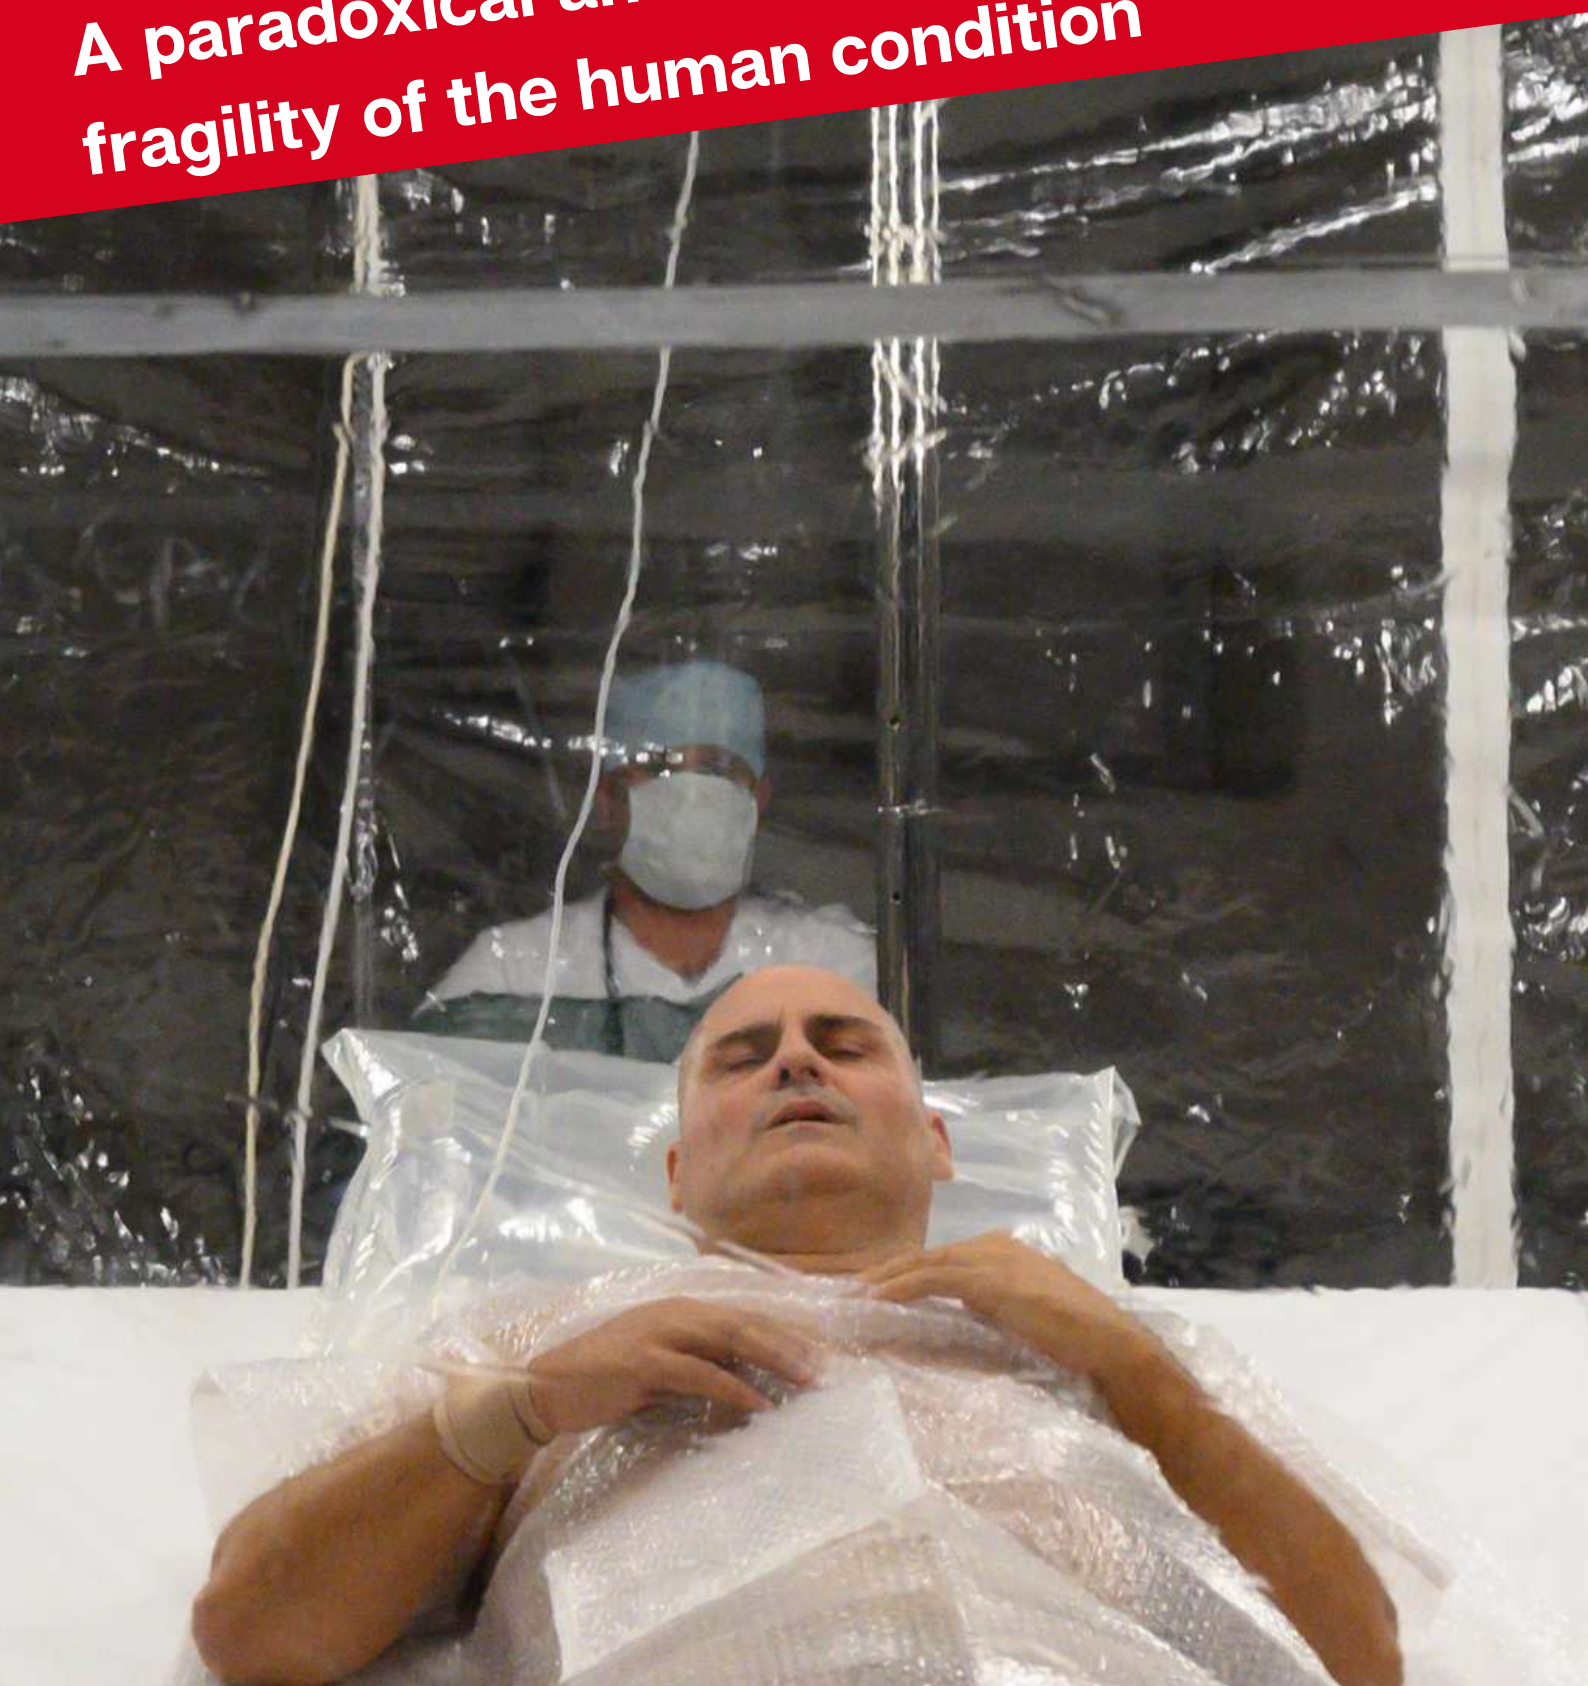

FRAGILE

A paradoxical and strange story about the fragility of the human condition

Synopsis: The awareness of our Fragility is very powerful, because it makes us aware of the value of others, of the value of little things, of the value of life.

FRAGILE

Fragility reveals what really matters.

It is a story based on personal experience, explained as a metaphor to reach the life experience of many people.

A paradoxical and strange story about the fragility of the human condition. A poetic and metaphorical passage, through the story and the representation of two worlds: the outside world (the body, the visible, the disease...) and the inner world (the struggle for balance and survival).

Dramaturgy: Ferran Orobitg and Lali
Álvarez

Fragile song: Helena Rodríguez

Technician and maqui: Dídac Fabregat

Autobiographical installation: Alba Cuñé

Set design: Alba Cuñé and Ferran Orobitg

Graphic design: MarketingHumano.net